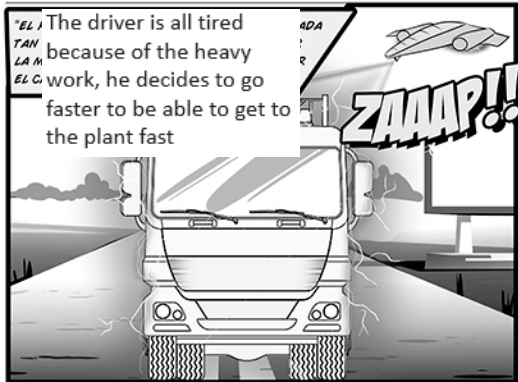

PZOOM

There we go!

Complacency

Earth Planet

The first
encounter with
the enemies

3

Mario, a Progreso's
collaborator is
about to star a new
working shift

Time to go to work

Meanwhile in a place close by to zone #6

This truck ran a red light, I better follow it to prevent an accident

PA:
SE:
P

Dude, stop your truck

Mate, you were driving fast and ran a red light, you could have gotten into an accident