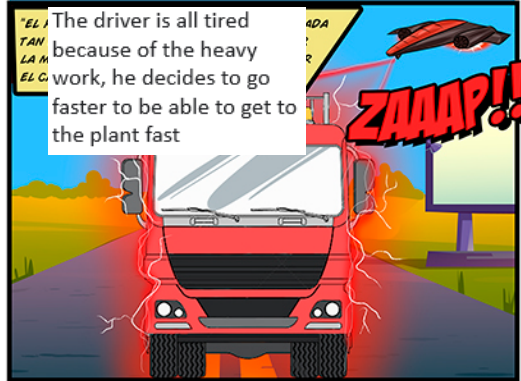

Take off from the spaceship

There we go!

Earth Planet

Complacency

E
C The first
encounter with
the enemies

Mario, a Progreso's
collaborator is
about to star a new
working shift

Time to go to work

Meanwhile in a place close by to zone #6

DO
SU
VA
ER
LE.

EN

AGENTE 2417 EL INFECTO

A story of the league of Wellbeing 30

VOL. 1

The threat

PLANETA CAOS

The arch nemesis of complacency, fatigue, haste, and frustration have come together to create disorder in the workplaces of Progreso.