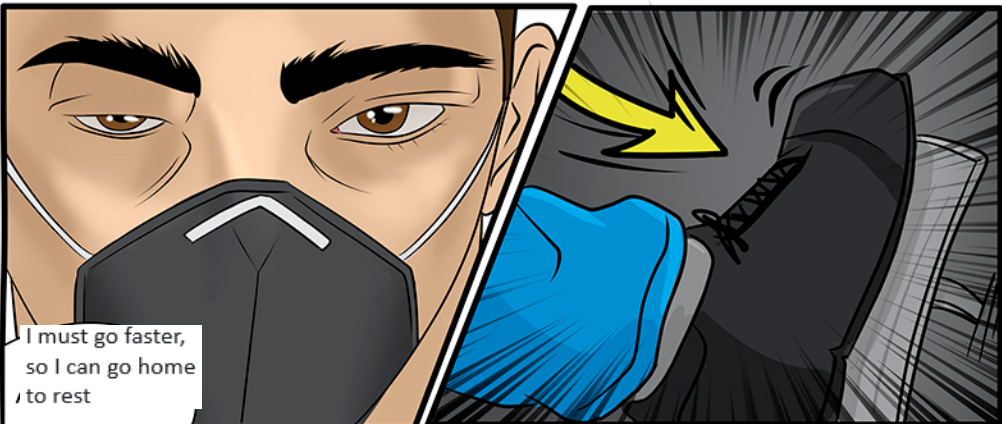

Take off from the spaceship

There we go!

Earth Planet

Complacency

E
C The first
encounter with
the enemies

Mario, a Progreso's
collaborator is
about to star a new
working shift

Time to go to work

Meanwhile in a place close by to zone #6

DO
SU
VA
ER
LE.

EN

AGENTE 2417 EL INFECTO

A story of the league of Wellbeing 30

VOL. 1

The threat

PLANETA CAOS

The arch nemesis of complacency, fatigue, haste, and frustration have come together to create disorder in the workplaces of Progreso.