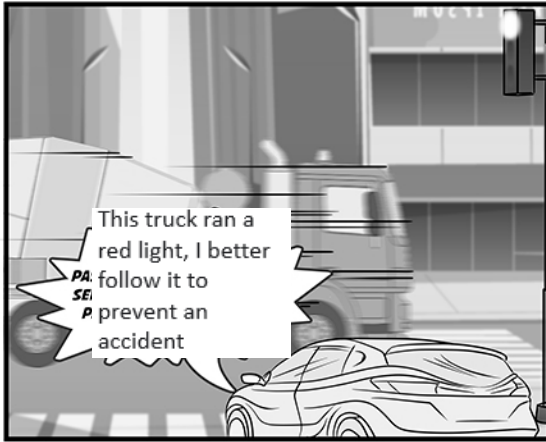

PZOOM

There we go!

Complacency

Earth Planet

The first
encounter with
the enemies

3

Mario, a Progreso's
collaborator is
about to star a new
working shift

Time to go to work

Meanwhile in a place close by to zone #6

This truck ran a red light, I better follow it to prevent an accident

PA:
SE:
P

Dude, stop your truck

Mate, you were driving fast and ran a red light, you could have gotten into an accident